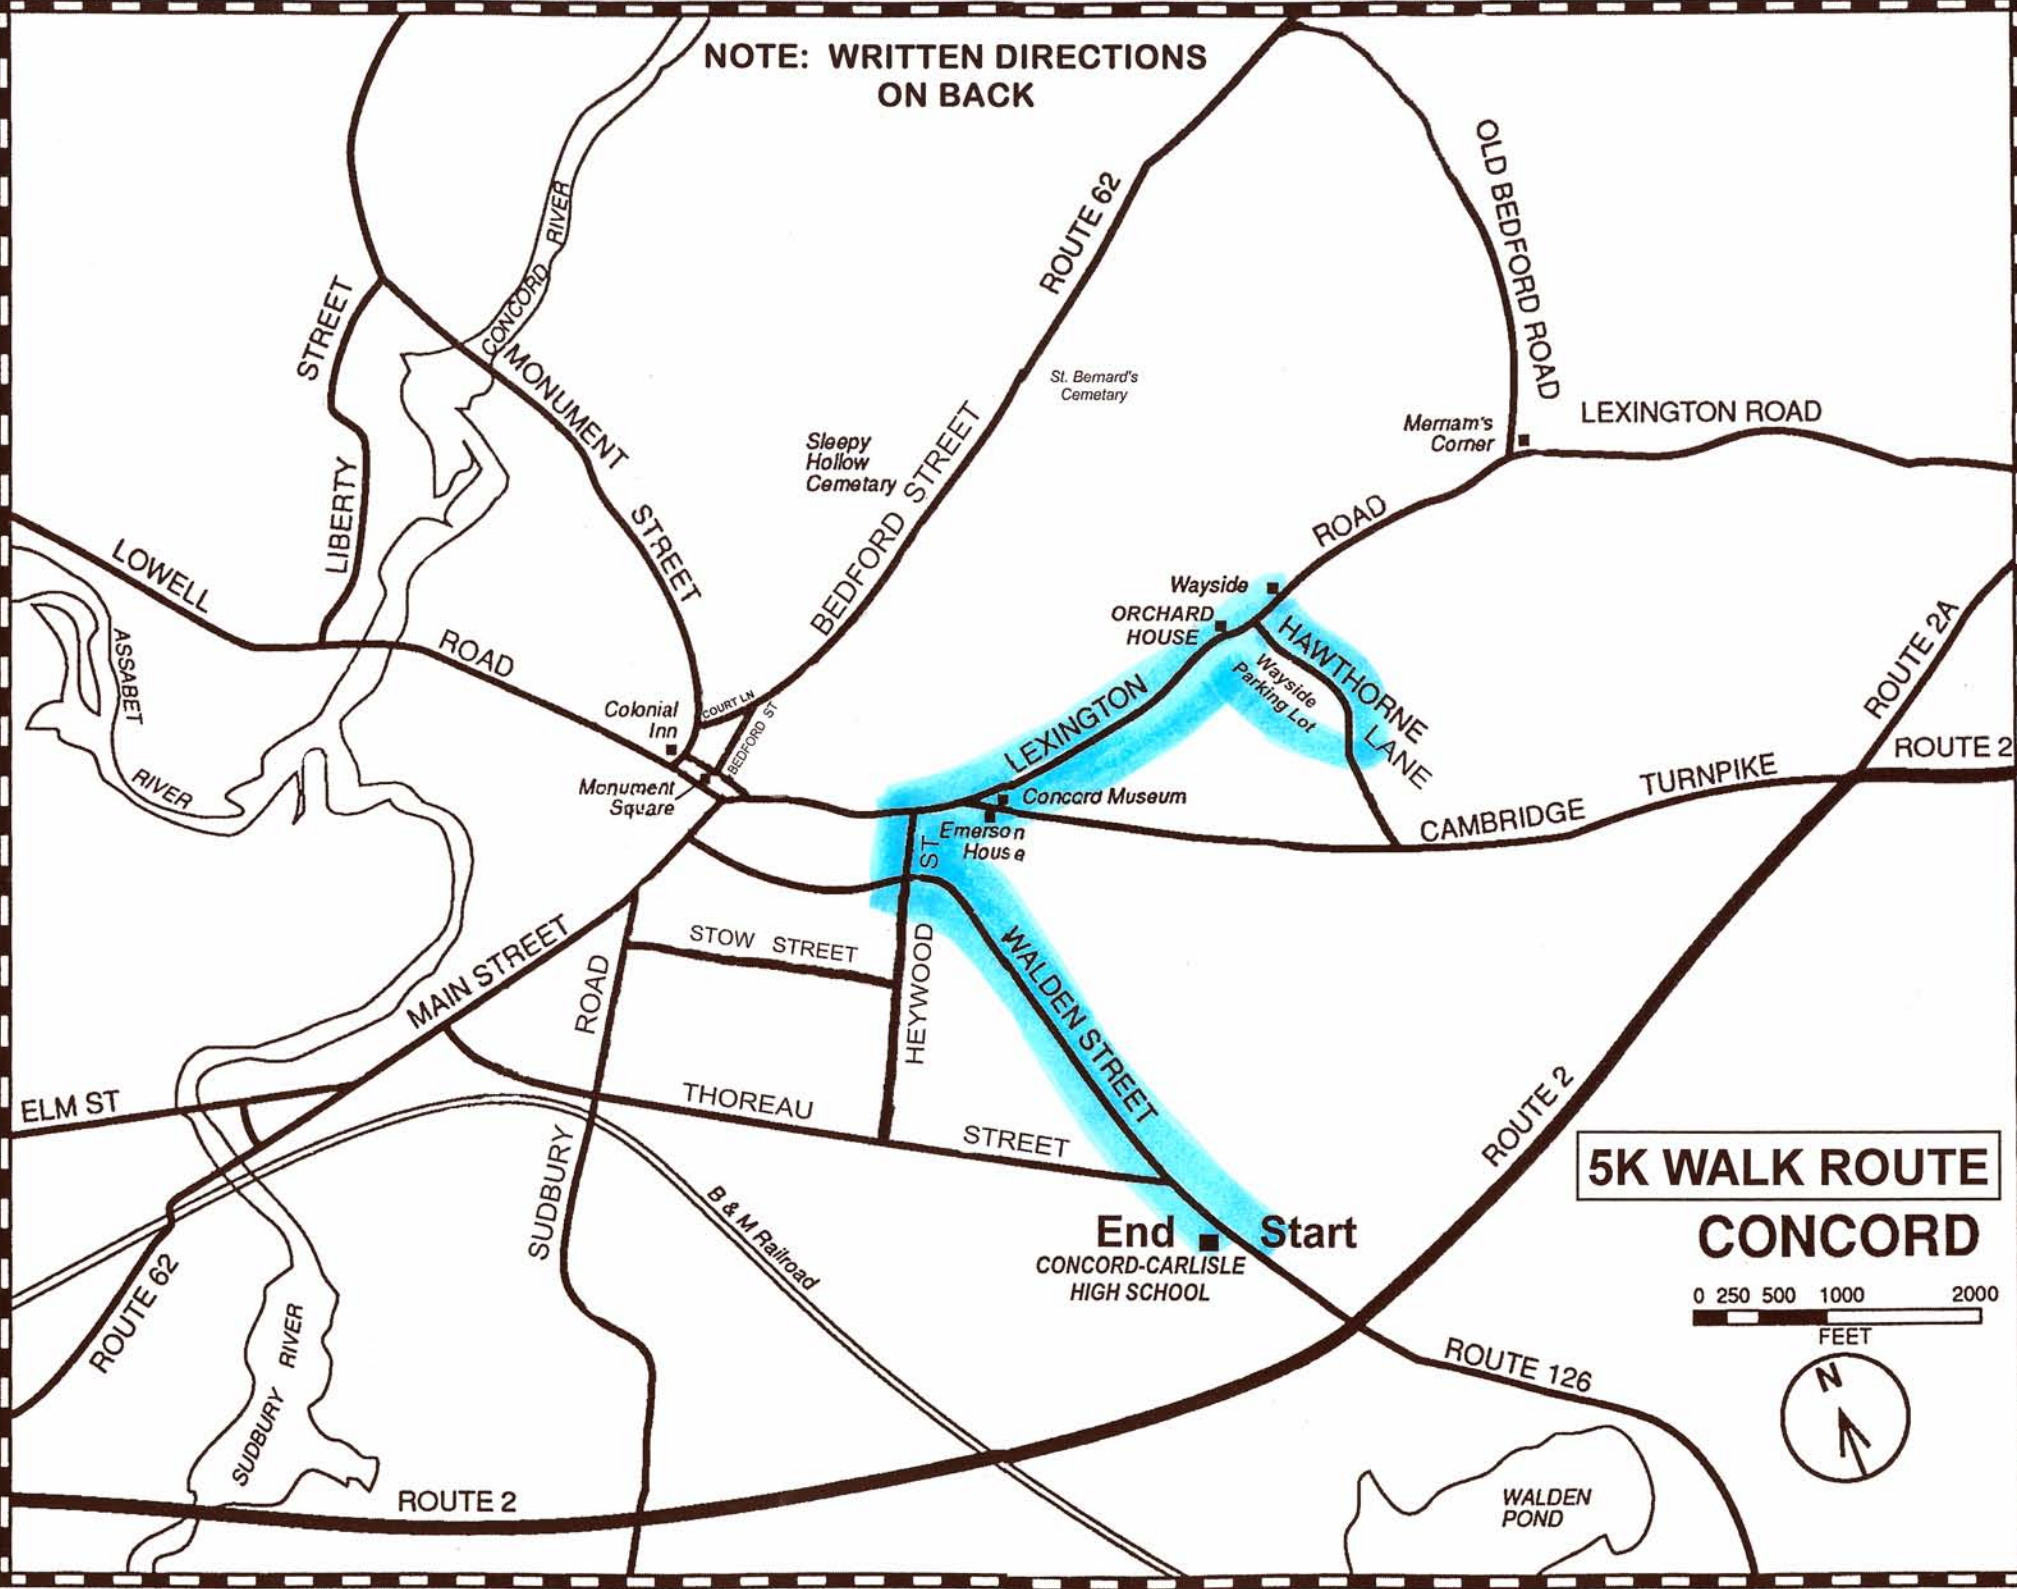

NOTE: WRITTEN DIRECTIONS
ON BACK

**5K WALK ROUTE
CONCORD**

0 250 500 1000 2000
FEET