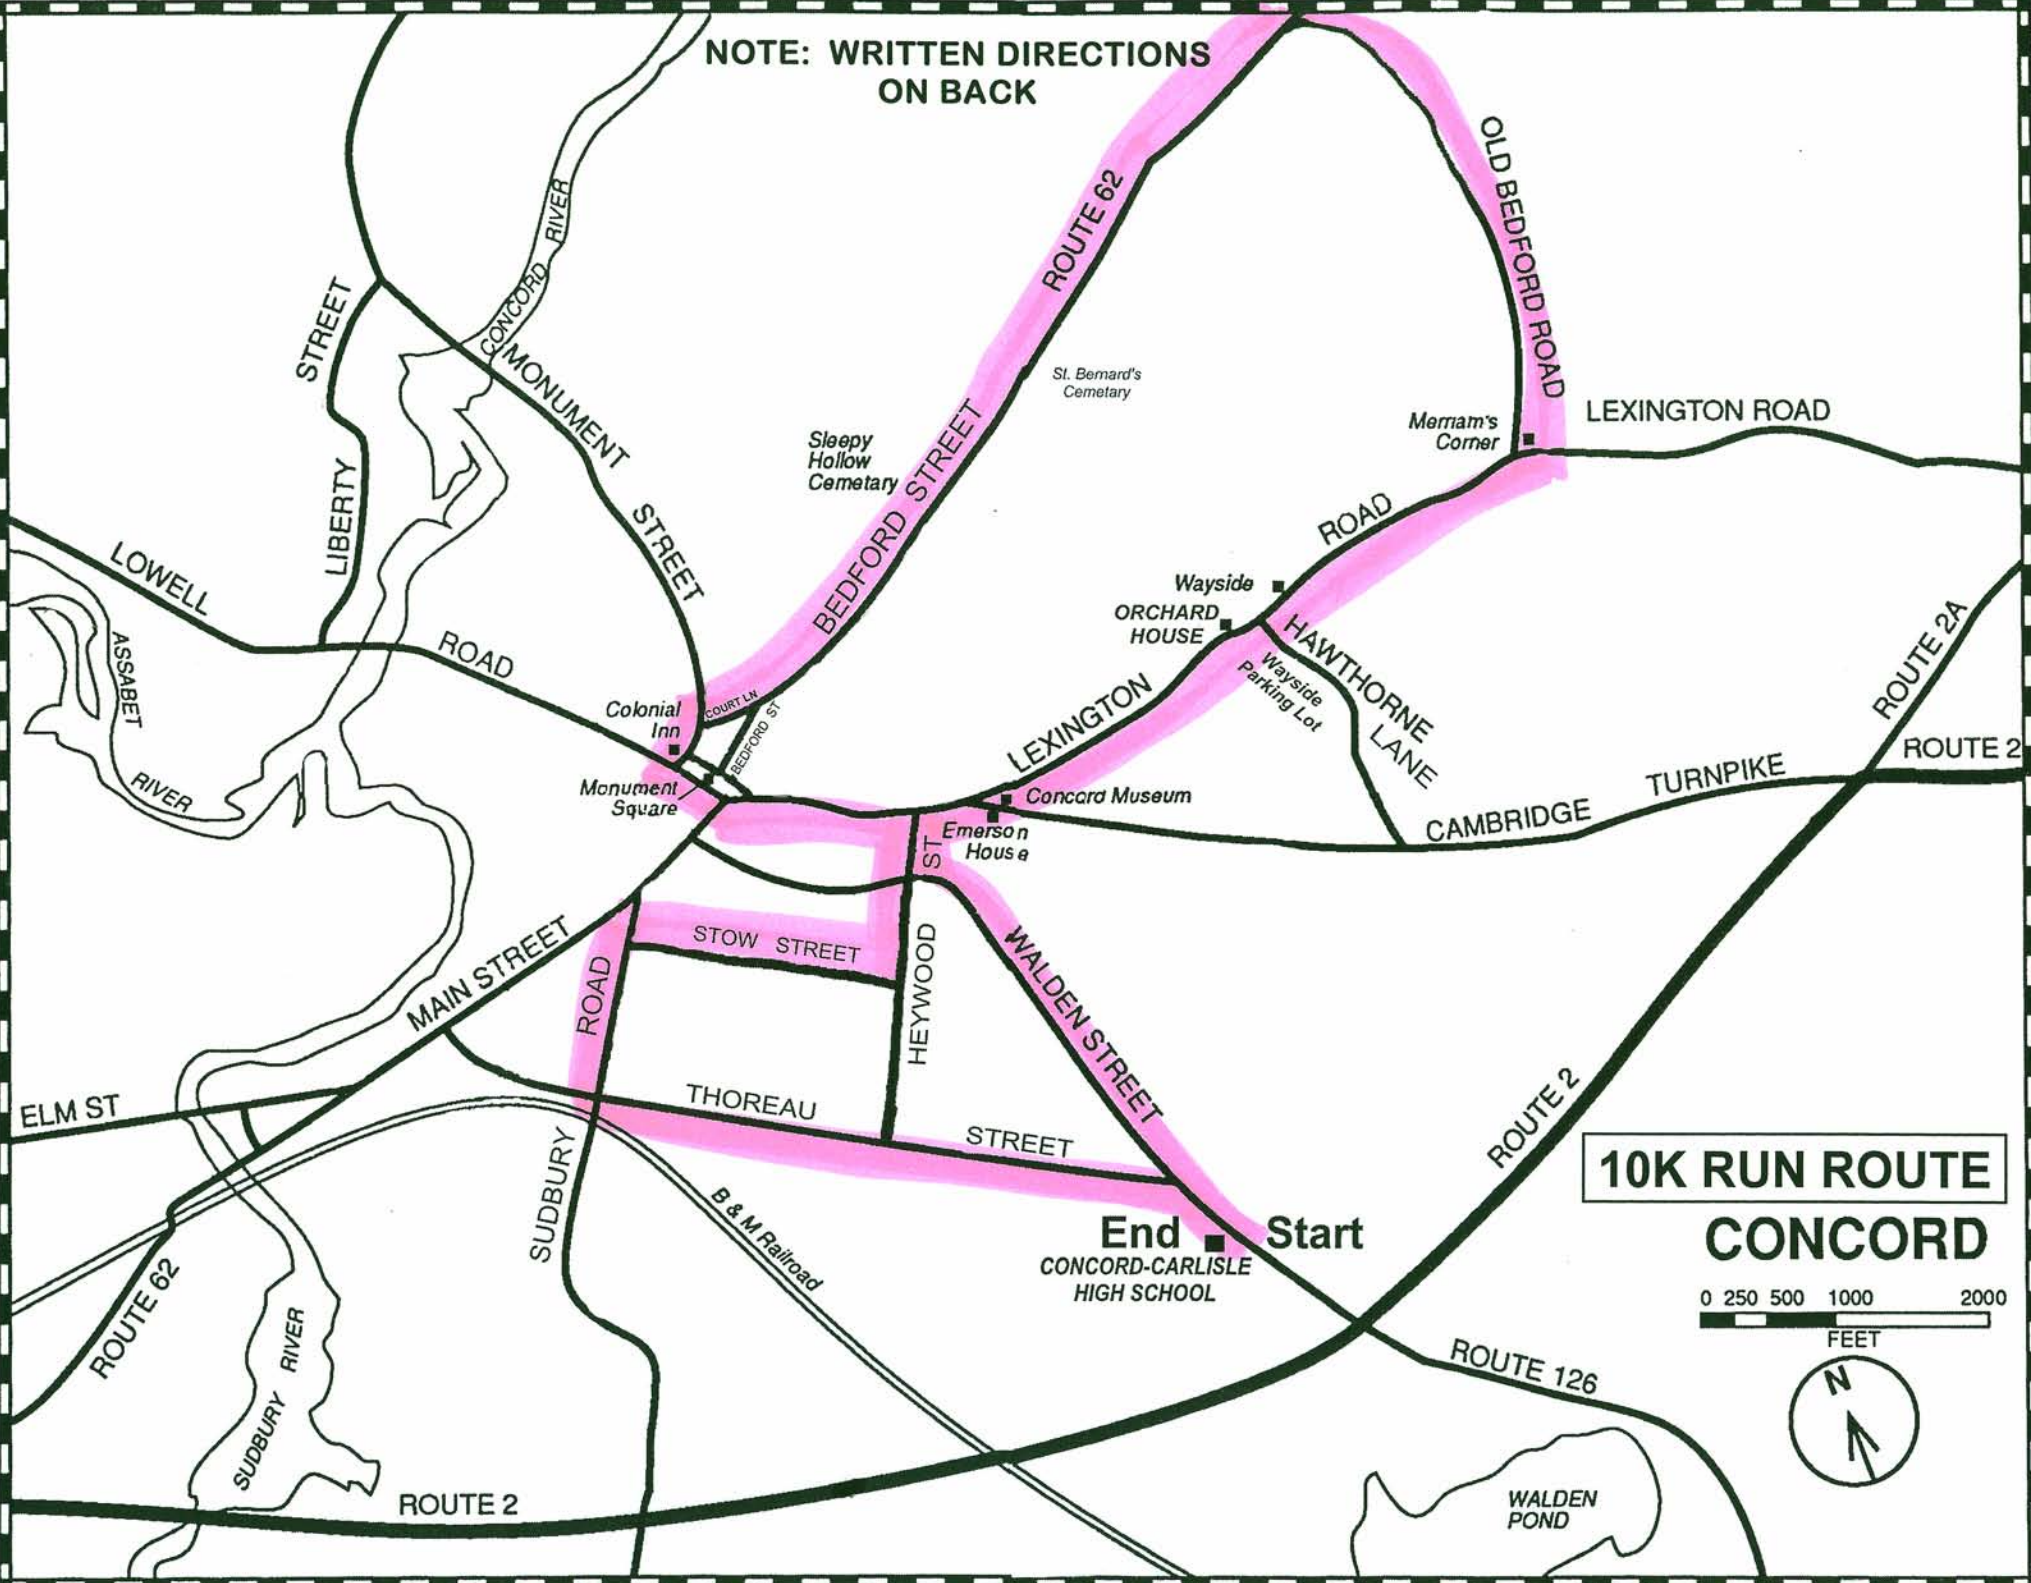

Turn LEFT onto Heywood Street

Follow Heywood Street to Walden Street; turn LEFT

Return to Concord-Carlisle High School

10K RUN ROUTE

Start at Concord-Carlisle High School (500 Walden Street)

Follow Walden Street to Heywood Street; turn RIGHT

At flagpole, continue STRAGHT onto Lexington Road

Follow Lexington Road to Heywood Street; turn RIGHT

Go to intersection with Stow Street; turn RIGHT

Follow Stow Street to Sudbury Road; turn LEFT

Follow Sudbury Road to Thoreau Street; turn LEFT

Return to Concord-Carlisle High School

NOTE: WRITTEN DIRECTIONS
ON BACK

**10K RUN ROUTE
CONCORD**

NOTE: ROUTE MAP ON BACK

5K WALK ROUTE

Start at Concord-Carlisle High School (500 Walden Street)

Follow Walden Street to Heywood Street; turn RIGHT

Follow Heywood Street to Lexington Road; turn RIGHT

Follow Lexington Road (pass Emerson House & Concord Museum at right, then Orchard House at left)

Between Orchard House and The Wayside, turn RIGHT onto Hawthorne Lane