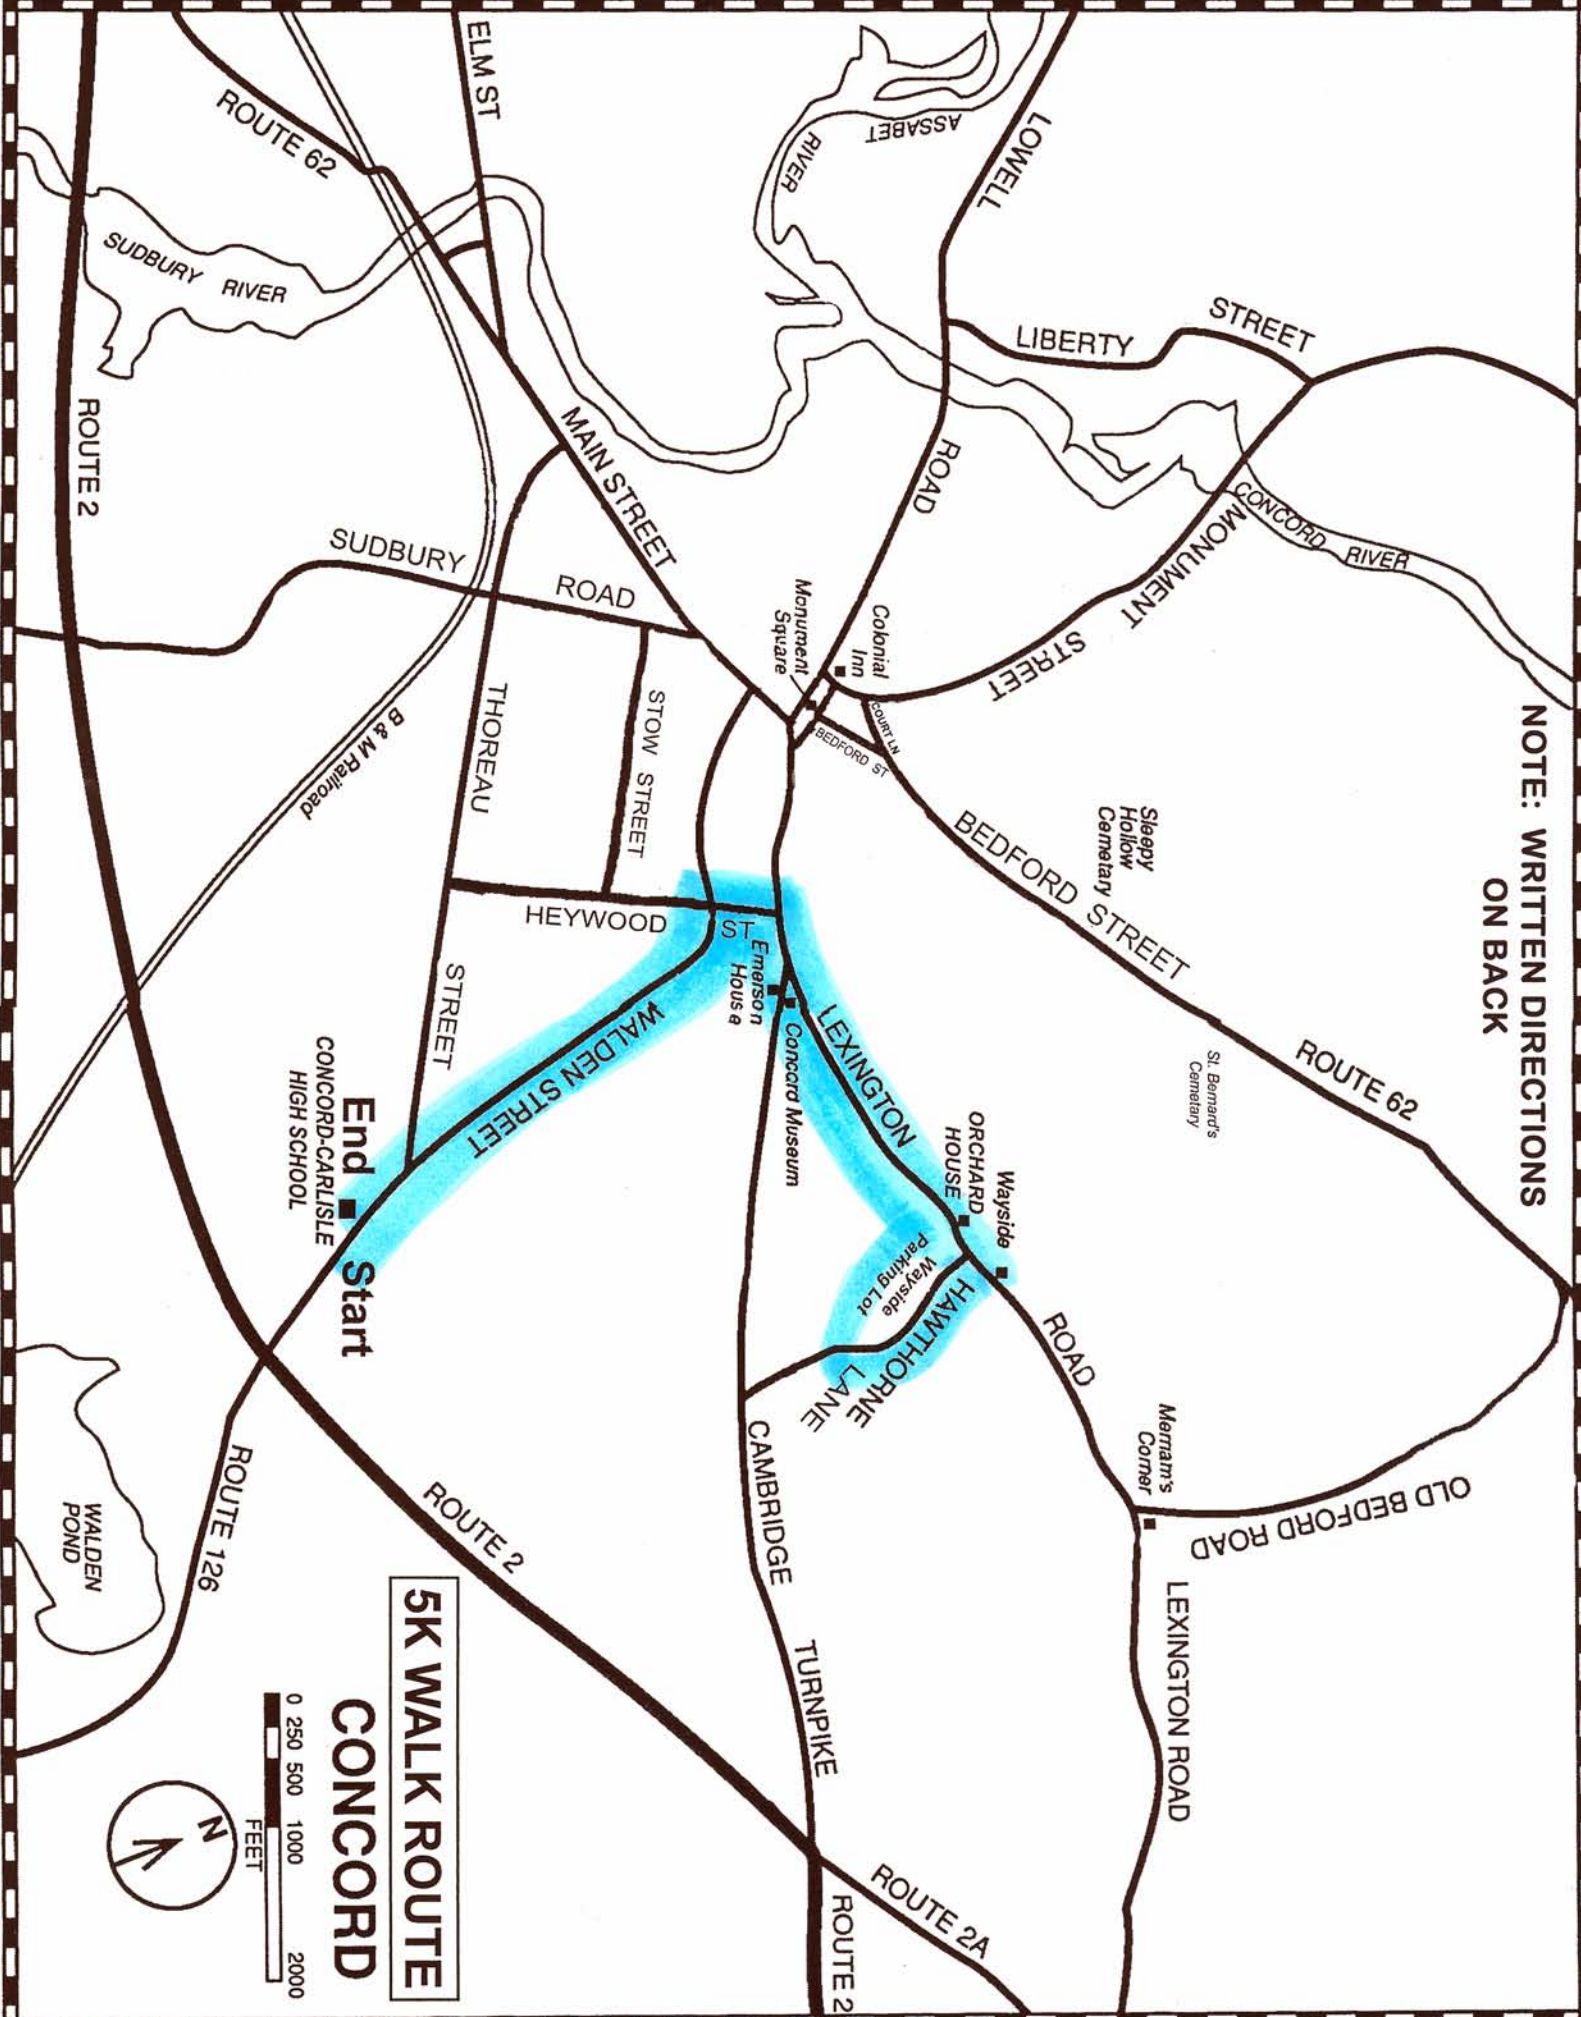

NOTE: WRITTEN DIRECTIONS
ON BACK

5K WALK ROUTE

CONCORD