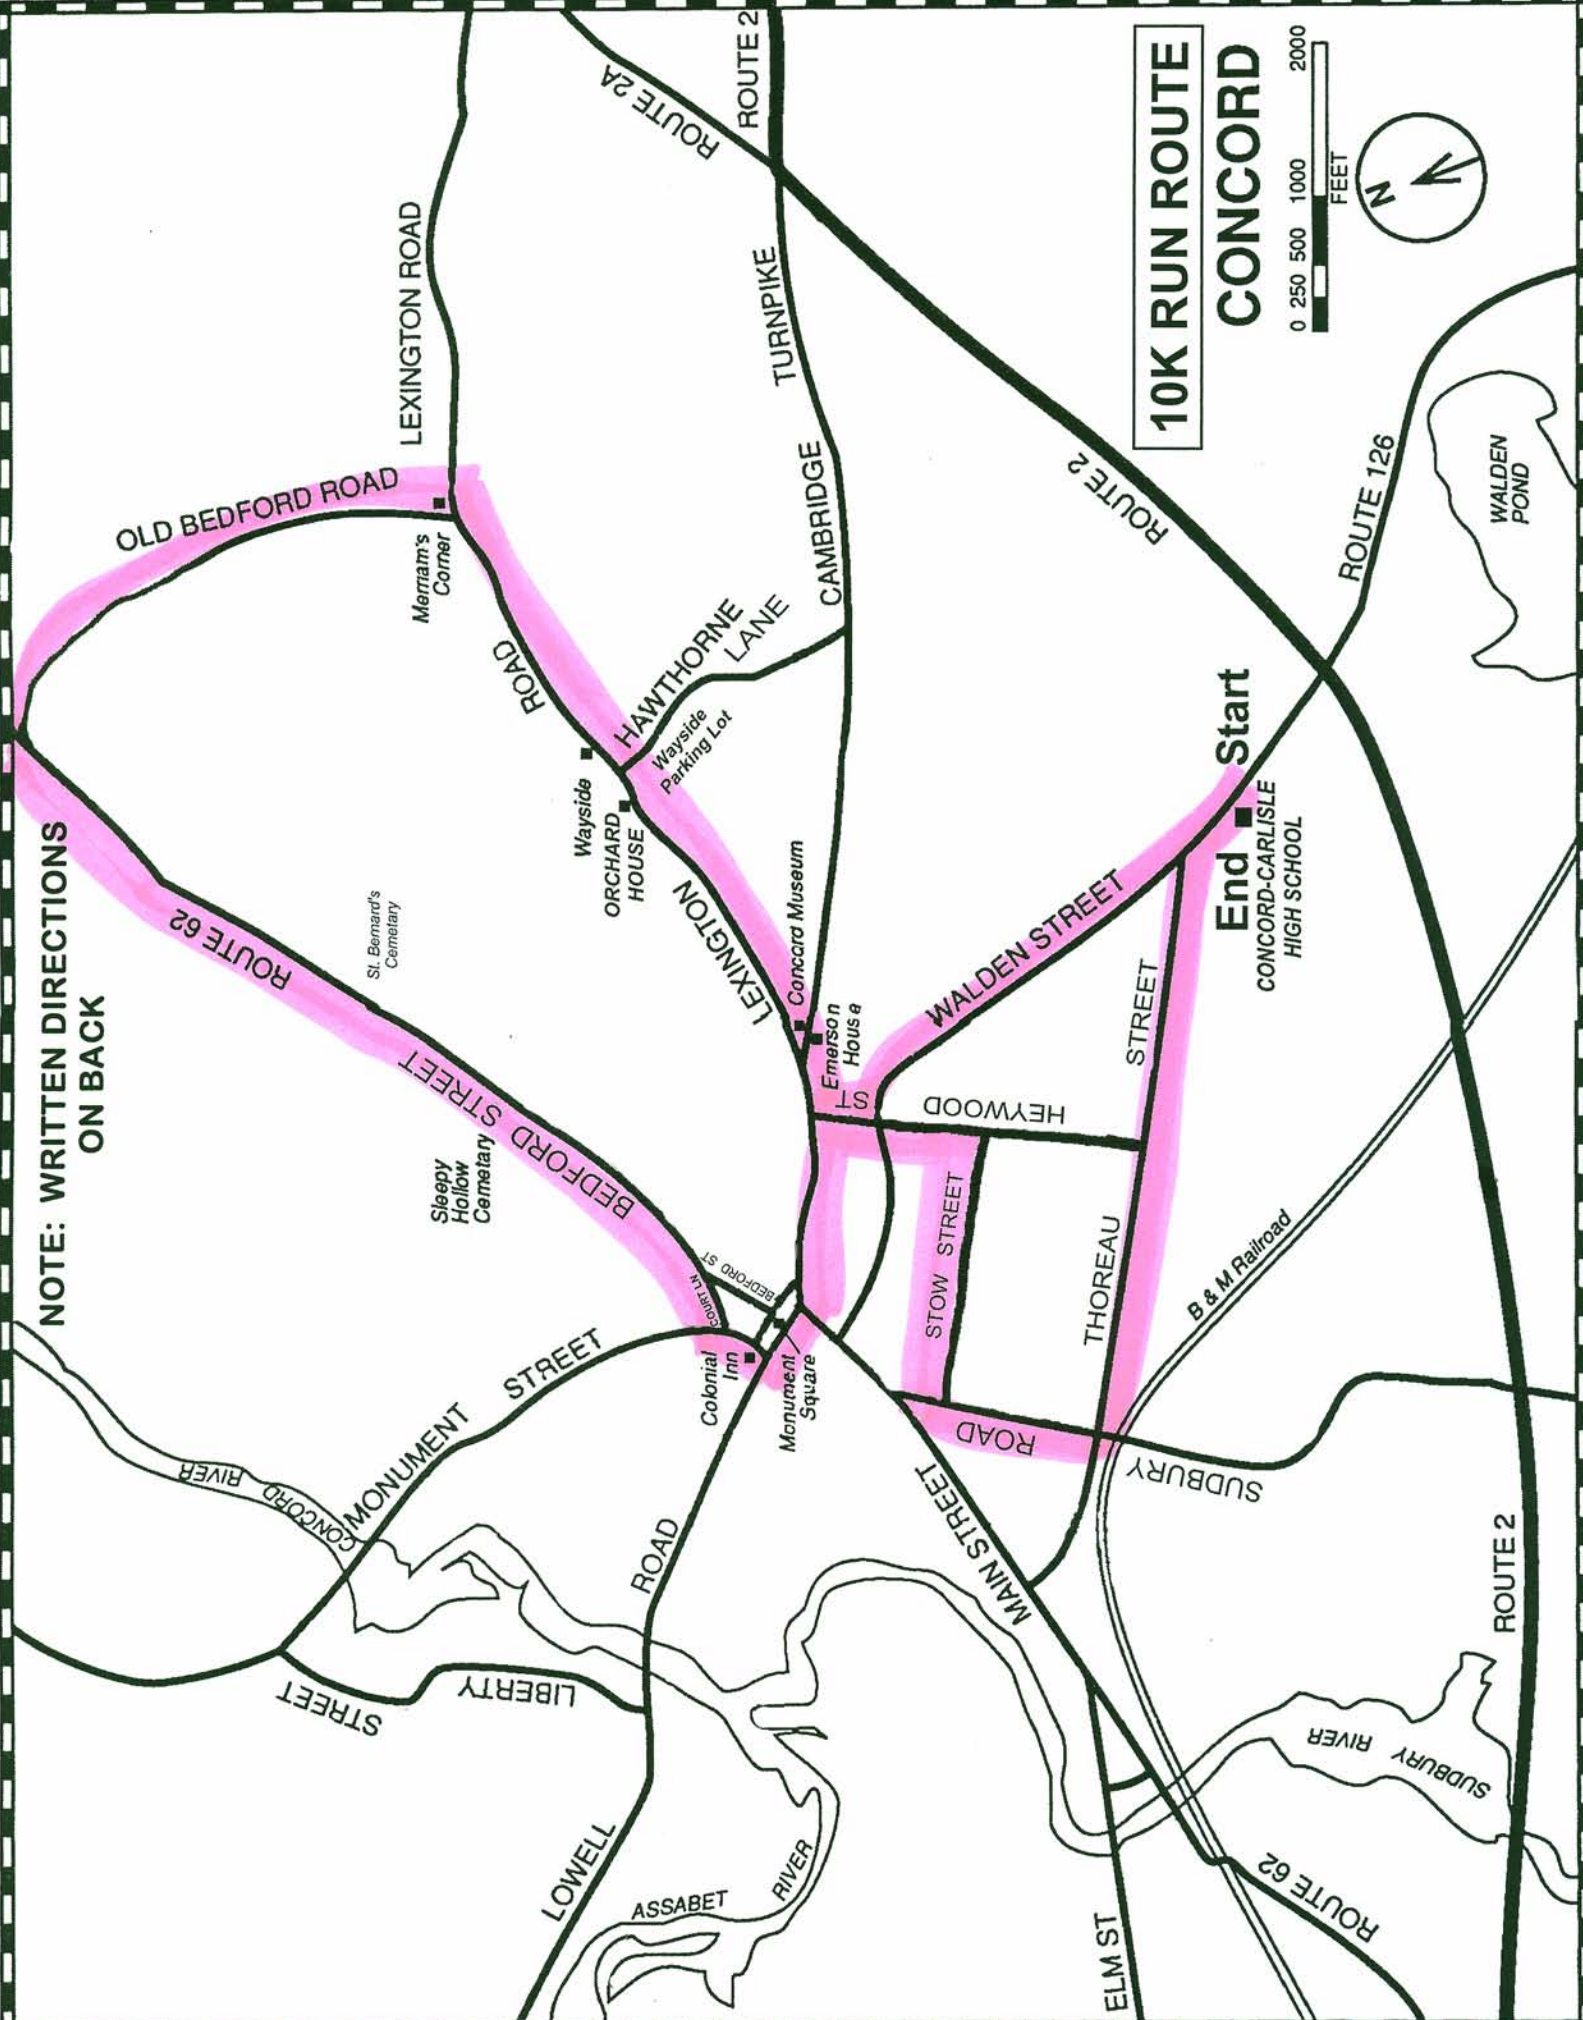

**NOTE: WRITTEN DIRECTIONS
ON BACK**

10K RUN ROUTE CONCORD